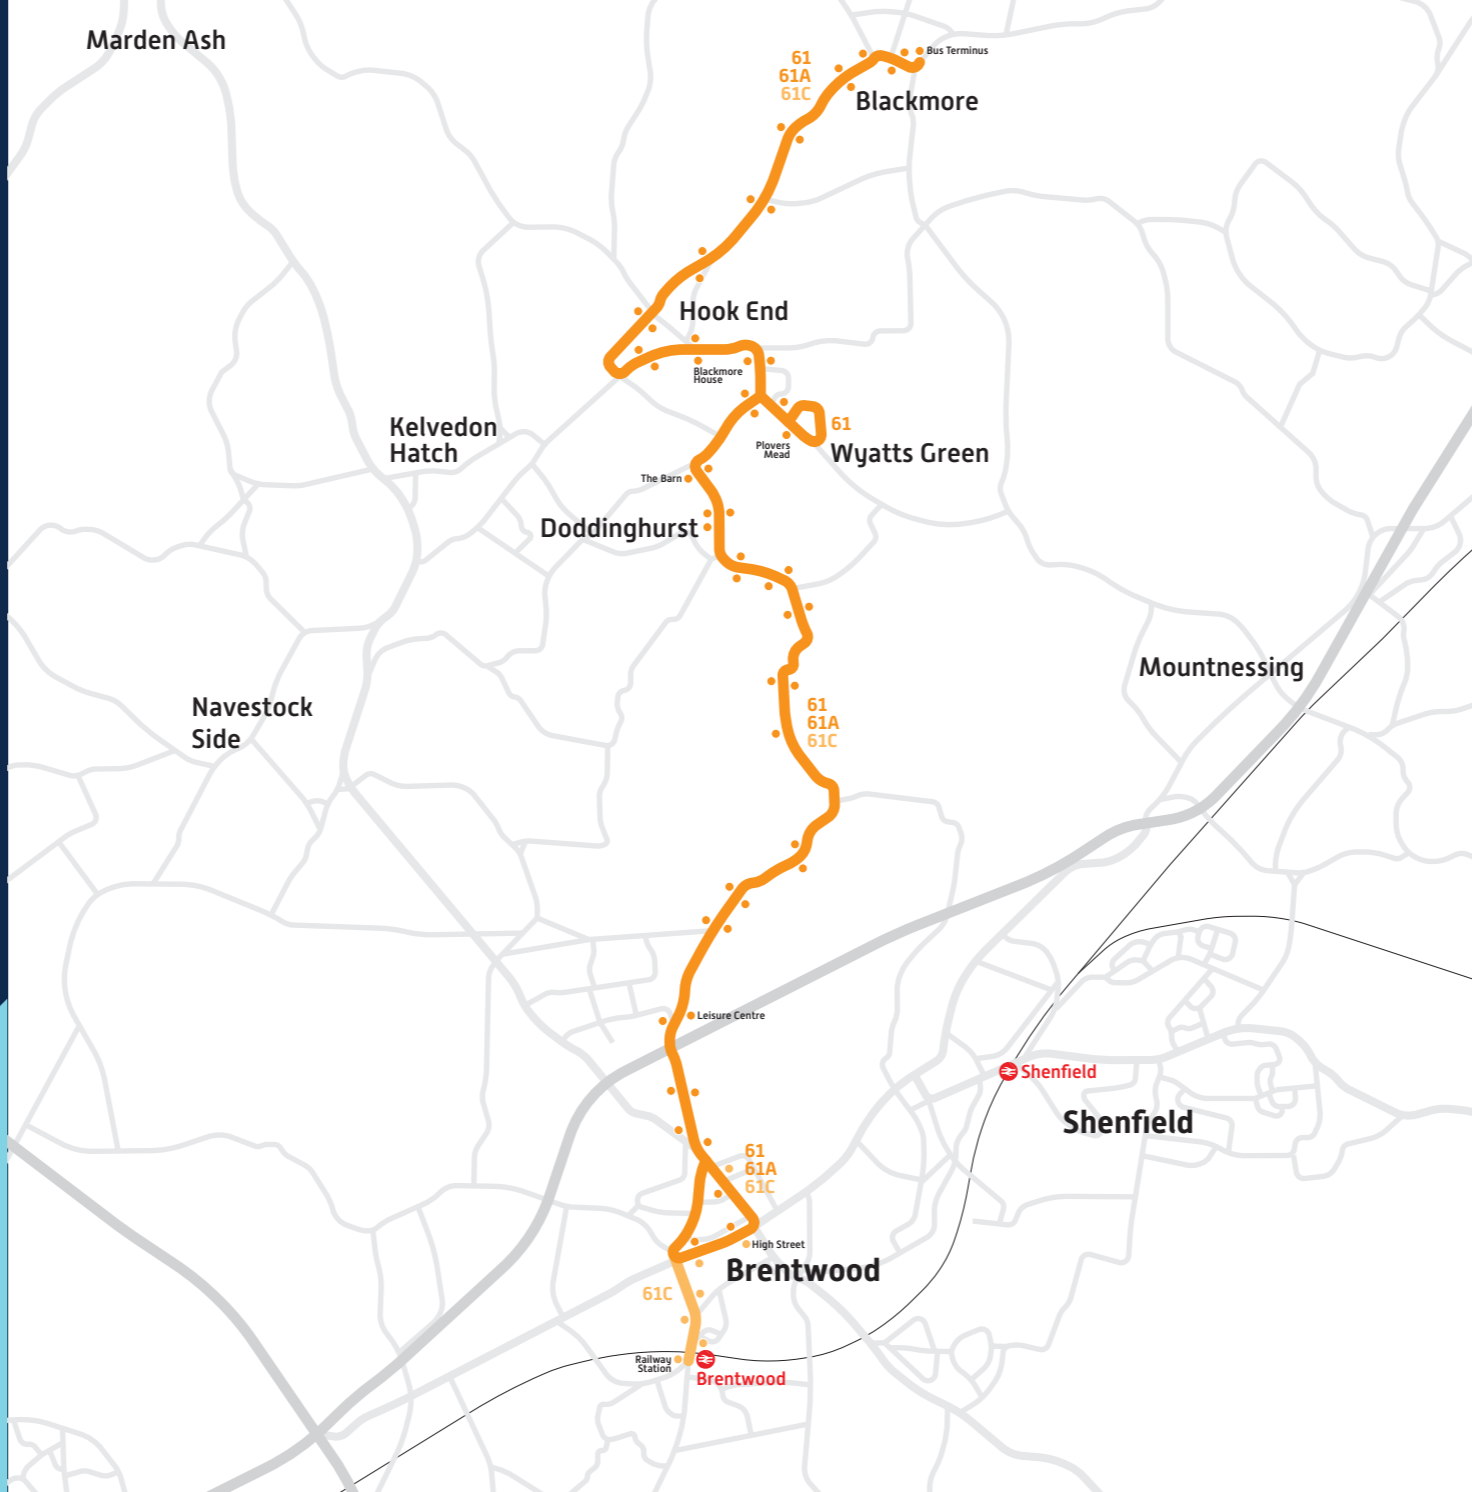

61  
(61A, 61C)

Blackmore  
Hook End  
Wyatts Green  
Doddinghurst  
Brentwood

Valid From 1st September 2020

**61 Blackmore | Wyatts Green | Pilgrims Hatch | Brentwood**

including Saturday only 61A and peak time only 61C

# Timetable

## Monday to Friday (except Bank Holiday Monday)

<i>Buses towards Brentwood</i>	61C	61C	61	61	61	61	61	61	61	61	61C	61C
Blackmore, Bus Terminus	06:40	07:50	09:00	10:00	11:00	12:00	13:00	14:00	15:00	16:00	17:00	18:05
Hook End, Blackmore House	06:45	07:55	09:05	10:05	11:05	12:05	13:05	14:05	15:05	16:05	17:05	18:10
Wyatts Green, Plovers Mead			09:10	10:10	11:10	12:10	13:10	14:10	15:10	16:10		
Doddinghurst, The Barn	06:50	08:00	09:12	10:12	11:12	12:12	13:12	14:12	15:12	16:12	17:10	18:15
Pilgrims Hatch, Leisure Centre	06:57	08:07	09:19	10:19	11:19	12:19	13:19	14:19	15:19	16:19	17:17	18:22
Brentwood, High Street (Stop B)			09:26	10:26	11:26	12:26	13:26	14:26	15:26	16:26		
Brentwood, Crown Street (Stop J)	07:03	08:13	-	-	-	-	-	-	-	-	17:23	18:28
Brentwood, Railway Station	07:08	08:18	-	-	-	-	-	-	-	-	17:28	18:33

## Saturday

<i>Buses towards Brentwood</i>	61A	61A	61A	61A	61A	61A	61A	61A	61A	61A
Blackmore, Bus Terminus	08:02	09:02	10:02	11:02	12:02	13:02	14:02	15:02	16:02	17:02
Hook End, Blackmore House	08:07	09:07	10:07	11:07	12:07	13:07	14:07	15:07	16:07	17:07
Doddinghurst, The Barn	08:12	09:12	10:12	11:12	12:12	13:12	14:12	15:12	16:12	17:12
Pilgrims Hatch, Leisure Centre	08:19	09:19	10:19	11:19	12:19	13:19	14:19	15:19	16:19	17:19
Brentwood, High Street (Stop B)	08:26	09:26	10:26	11:26	12:26	13:26	14:26	15:26	16:26	17:26